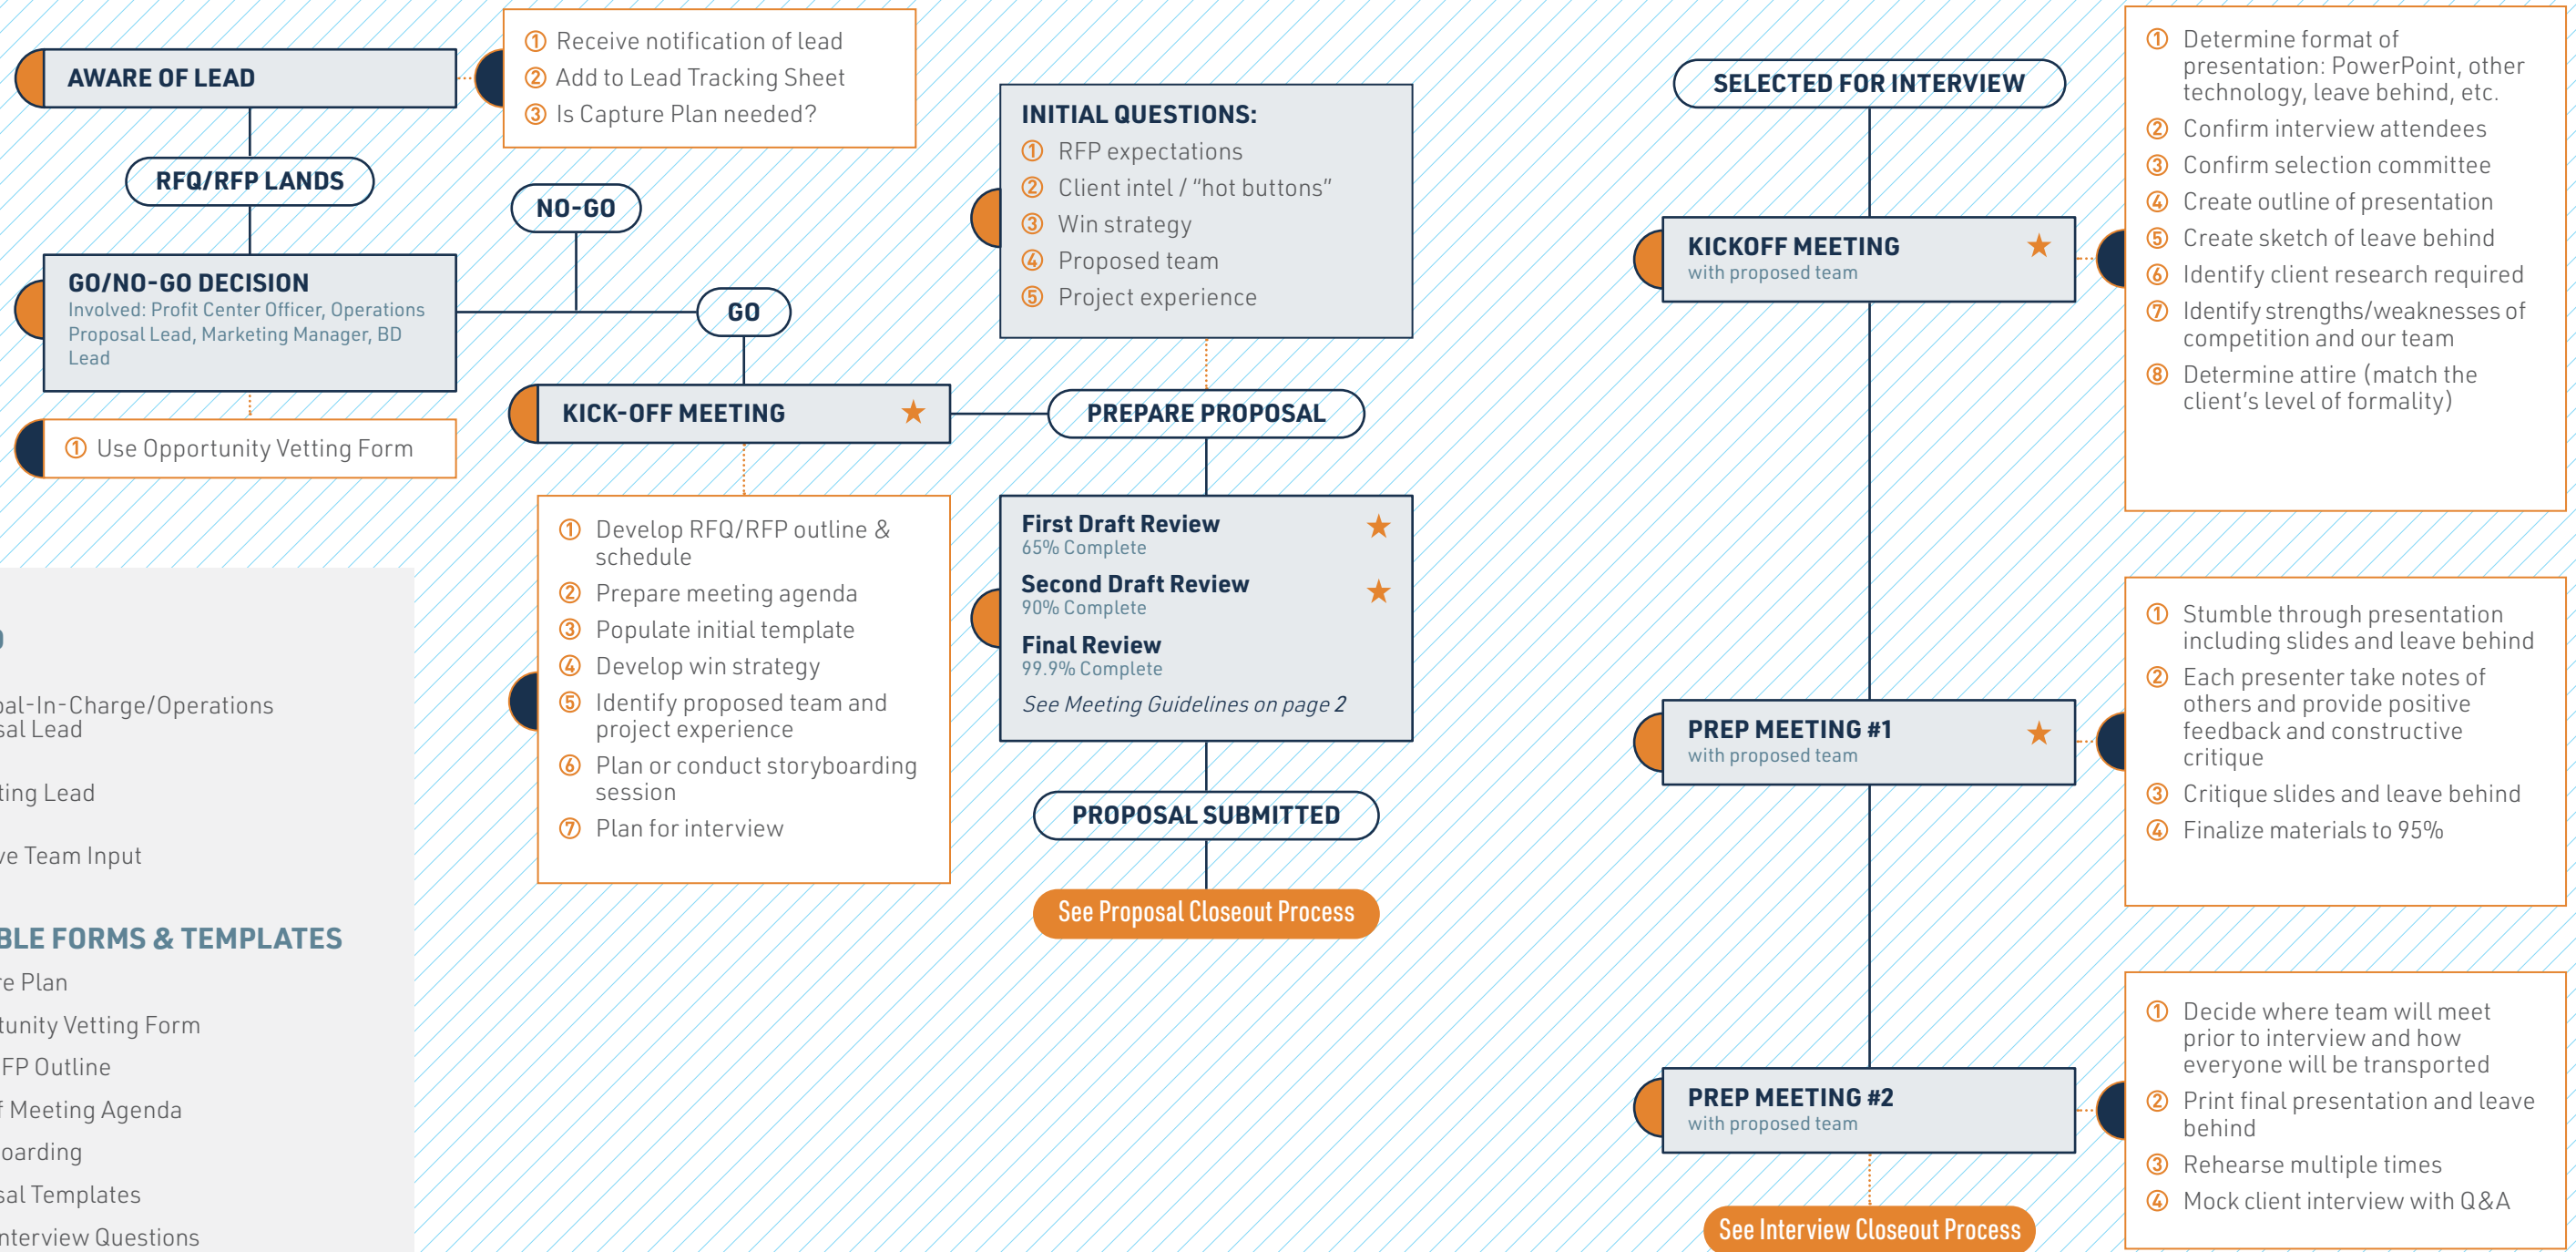

PURSUIT LIFECYCLE

LEGEND

- Principal-In-Charge/Operations Proposal Lead
- Marketing Lead
- Creative Team Input

AVAILABLE FORMS & TEMPLATES

- Capture Plan
- Opportunity Vetting Form
- RFQ/RFP Outline
- Kickoff Meeting Agenda
- Storyboarding
- Proposal Templates
- Mock Interview Questions
- Debrief